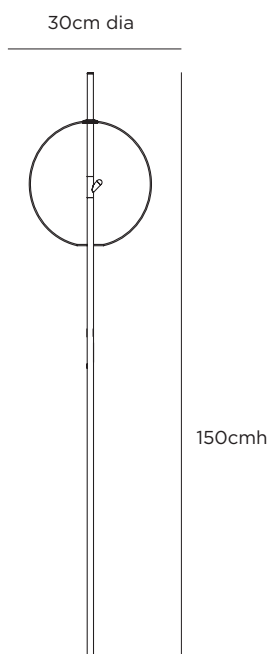

Clear Glass

EBL0007FL Point Pendant

---

**DIMENSIONS:** Packaged 37.6x37.6x45cm | 149.5x55x45cm

**DIMENSIONS:** Assembled

**ASSEMBLY**

Assembly required.

---

**WEIGHT**

Packaged Glass Sphere + Base Plate: 6.98kg | Lamp Stand: 0.88kg

**WEIGHT**

Assembled Glass Sphere + Base Plate: 2.32kg | Lamp Stand: 0.18kg

---

**CARE/CLEANING INSTRUCTIONS**

To be fitted by a qualified electrician. Carefully clean with warm damp cloth.