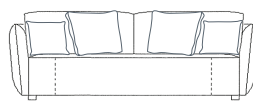

UPHOLSTERY	Fabric fully upholstered Option - Leather fully upholstered	SCATTER	Feather - plain
		FEET	Glides

SIDE VIEW (CM)

Seat Height	Seat Depth	Back Height	Arm Height	Leg Height	Scatter Size
40	67 50 Chair	66	66	4	55 x 55 cm 50 x 50 cm

DIMENSIONS (CM)

L 250 x D 108 x H 76
4 Seater

L 230 x D 108 x H 76
3.5 Seater

L 210 x D 108 x H 76
3 Seater

L 190 x D 108 x H 76
2.5 Seater

L 170 x D 108 x H 76
2 Seater

L 100 x D 100 x H 76
Chair