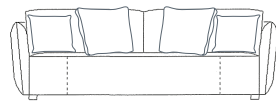

UPHOLSTERY	Fabric fully upholstered Option - Leather fully upholstered	SCATTER	Feather - plain
		FEET	Glides

SIDE VIEW (CM)

Seat Height	Seat Depth	Back Height	Arm Height	Leg Height	Scatter Size
40	67 50 Chair	66	66	4	55 x 55 cm 50 x 50 cm

DIMENSIONS (CM)

L 250 x D 108 x H 76
4 Seater

L 230 x D 108 x H 76
3.5 Seater

L 210 x D 108 x H 76
3 Seater

L 190 x D 108 x H 76
2.5 Seater

L 170 x D 108 x H 76
2 Seater

L 100 x D 100 x H 76
Chair