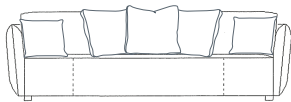

FEATURES	Environmentally friendly FSC certified solid timber frame Chair has back cushion	Back cushions fully reversible No sag steel suspension
----------	---	---

SEAT CUSHION	Fixed Seat - Molmic Soft Top	BACK CUSHION	Molmic Feather Blend
--------------	------------------------------	--------------	----------------------

UPHOLSTERY	Fabric fully upholstered Option - Leather fully upholstered	SCATTER	Feather - plain
		FEET	Glides

SIDE VIEW (CM)

Seat Height	Seat Depth	Back Height	Arm Height	Leg Height	Scatter Size
40	67 50 Chair	66	66	4	55 x 55 cm 50 x 50 cm

DIMENSIONS (CM)

L 250 x D 108 x H 76
4 Seater

L 230 x D 108 x H 76
3.5 Seater

L 210 x D 108 x H 76
3 Seater

L 190 x D 108 x H 76
2.5 Seater

L 170 x D 108 x H 76
2 Seater

L 100 x D 100 x H 76
Chair