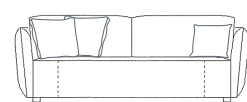

UPHOLSTERY	Fabric fully upholstered Option - Leather fully upholstered	SCATTER	Feather - plain
		FEET	Glides

SIDE VIEW (CM)

Seat Height	Seat Depth	Back Height	Arm Height	Leg Height	Scatter Size
40	67 50 Chair	66	66	4	55 x 55 cm 50 x 50 cm

DIMENSIONS (CM)

L 250 x D 108 x H 76
4 Seater

L 230 x D 108 x H 76
3.5 Seater

L 210 x D 108 x H 76
3 Seater

L 190 x D 108 x H 76
2.5 Seater

L 170 x D 108 x H 76
2 Seater

L 100 x D 100 x H 76
Chair