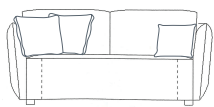

UPHOLSTERY	Fabric fully upholstered Option - Leather fully upholstered	SCATTER	Feather - plain
		FEET	Glides

SIDE VIEW (CM)

Seat Height	Seat Depth	Back Height	Arm Height	Leg Height	Scatter Size
40	67 50 Chair	66	66	4	55 x 55 cm 50 x 50 cm

DIMENSIONS (CM)

L 250 x D 108 x H 76
4 Seater

L 230 x D 108 x H 76
3.5 Seater

L 210 x D 108 x H 76
3 Seater

L 190 x D 108 x H 76
2.5 Seater

L 170 x D 108 x H 76
2 Seater

L 100 x D 100 x H 76
Chair