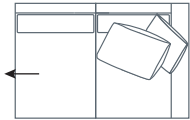

SIDE VIEW (CM)

Seat Height	Seat Depth	Back Height	Arm Height	Leg Height	Scatter Size
40	60	61	61	10	50 x 50 cm 60 x 40 cm

DIMENSIONS (CM)

L 260 x D 102 x H 81
4 Seater

L 240 x D 102 x H 81
3.5 Seater

L 220 x D 102 x H 81
3 Seater

L 200 x D 102 x H 81
2.5 Seater

L 180 x D 102 x H 81
2 Seater

L 100 x D 102 x H 81
Chair

L 118 x D 70 x H 40
Large Ottoman

L 98 x D 70 x H 40
Small Ottoman

DIMENSIONS (CM)

L 248 x D 102 x H 81
4 Seater 1 Arm (LF/RF)

L 228 x D 102 x H 81
3.5 Seater 1 Arm (LF/RF)

L 208 x D 102 x H 81
3 Seater 1 Arm (LF/RF)

L 188 x D 102 x H 81
2.5 Seater 1 Arm (LF/RF)

L 168 x D 102 x H 81
2 Seater 1 Arm (LF/RF)

L 120 x D 164 x H 81
Large Chaise (LF/RF)

L 110 x D 164 x H 81
Small Chaise 1 Arm (LF/RF)

L 102 x D 102 x H 81
Corner (LF/RF)

L 118 x D 70 x H 40
Large Ottoman

L 98 x D 70 x H 40
Small Ottoman

MODULAR EXAMPLES

COMBINATION 1
3 Seater 1 Arm (LF)
Small Chaise (RF)