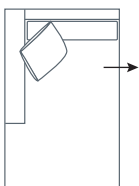

SIDE VIEW (CM)

Seat Height	Seat Depth	Back Height	Arm Height	Leg Height	Scatter Size
40	60	61	61	10	50 x 50 cm 60 x 40 cm

DIMENSIONS (CM)

L 260 x D 102 x H 81
4 Seater

L 240 x D 102 x H 81
3.5 Seater

L 220 x D 102 x H 81
3 Seater

L 200 x D 102 x H 81
2.5 Seater

L 180 x D 102 x H 81
2 Seater

L 100 x D 102 x H 81
Chair

L 118 x D 70 x H 40
Large Ottoman

L 98 x D 70 x H 40
Small Ottoman

DIMENSIONS (CM)

L 248 x D 102 x H 81
4 Seater 1 Arm (LF/RF)

L 228 x D 102 x H 81
3.5 Seater 1 Arm (LF/RF)

L 208 x D 102 x H 81
3 Seater 1 Arm (LF/RF)

L 188 x D 102 x H 81
2.5 Seater 1 Arm (LF/RF)

L 168 x D 102 x H 81
2 Seater 1 Arm (LF/RF)

L 120 x D 164 x H 81
Large Chaise (LF/RF)

L 110 x D 164 x H 81
Small Chaise 1 Arm (LF/RF)

L 102 x D 102 x H 81
Corner (LF/RF)

L 118 x D 70 x H 40
Large Ottoman

L 98 x D 70 x H 40
Small Ottoman

MODULAR EXAMPLES

COMBINATION 1
3 Seater 1 Arm (LF)
Small Chaise (RF)