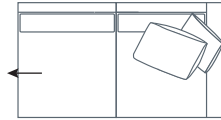

SIDE VIEW (CM)

Seat Height	Seat Depth	Back Height	Arm Height	Leg Height	Scatter Size
40	60	61	61	10	50 x 50 cm 60 x 40 cm

DIMENSIONS (CM)

L 260 x D 102 x H 81
4 Seater

L 240 x D 102 x H 81
3.5 Seater

L 220 x D 102 x H 81
3 Seater

L 200 x D 102 x H 81
2.5 Seater

L 180 x D 102 x H 81
2 Seater

L 100 x D 102 x H 81
Chair

L 118 x D 70 x H 40
Large Ottoman

L 98 x D 70 x H 40
Small Ottoman

DIMENSIONS (CM)

L 248 x D 102 x H 81
4 Seater 1 Arm (LF/RF)

L 228 x D 102 x H 81
3.5 Seater 1 Arm (LF/RF)

L 208 x D 102 x H 81
3 Seater 1 Arm (LF/RF)

L 188 x D 102 x H 81
2.5 Seater 1 Arm (LF/RF)

L 168 x D 102 x H 81
2 Seater 1 Arm (LF/RF)

L 120 x D 164 x H 81
Large Chaise (LF/RF)