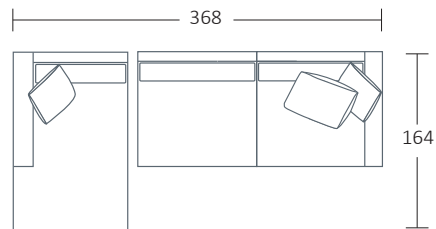

SIDE VIEW (CM)

Seat Height	Seat Depth	Back Height	Arm Height	Leg Height	Scatter Size
40	60	61	61	10	50 x 50 cm 60 x 40 cm

DIMENSIONS (CM)

L 260 x D 102 x H 81
4 Seater

L 240 x D 102 x H 81
3.5 Seater

L 220 x D 102 x H 81
3 Seater

L 228 x D 102 x H 81
3.5 Seater 1 Arm (LF/RF)

L 208 x D 102 x H 81
3 Seater 1 Arm (LF/RF)

L 188 x D 102 x H 81
2.5 Seater 1 Arm (LF/RF)

L 168 x D 102 x H 81
2 Seater 1 Arm (LF/RF)

L 120 x D 164 x H 81
Large Chaise (LF/RF)

L 110 x D 164 x H 81
Small Chaise 1 Arm (LF/RF)

L 102 x D 102 x H 81
Corner (LF/RF)

L 118 x D 70 x H 40
Large Ottoman

L 98 x D 70 x H 40
Small Ottoman

MODULAR EXAMPLES

COMBINATION 1
3 Seater 1 Arm (LF)
Small Chaise (RF)

COMBINATION 2
Large Chaise (LF)
4 Seater 1 Arm (RF)