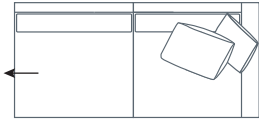

SIDE VIEW (CM)

Seat Height	Seat Depth	Back Height	Arm Height	Leg Height	Scatter Size
40	60	61	61	10	50 x 50 cm 60 x 40 cm

DIMENSIONS (CM)

L 260 x D 102 x H 81
4 Seater

L 240 x D 102 x H 81
3.5 Seater

L 220 x D 102 x H 81
3 Seater

L 200 x D 102 x H 81
2.5 Seater

L 180 x D 102 x H 81
2 Seater

L 100 x D 102 x H 81
Chair

L 118 x D 70 x H 40
Large Ottoman

L 98 x D 70 x H 40
Small Ottoman

DIMENSIONS (CM)

L 248 x D 102 x H 81
4 Seater 1 Arm (LF/RF)

L 228 x D 102 x H 81
3.5 Seater 1 Arm (LF/RF)

L 208 x D 102 x H 81
3 Seater 1 Arm (LF/RF)

L 188 x D 102 x H 81
2.5 Seater 1 Arm (LF/RF)

L 168 x D 102 x H 81
2 Seater 1 Arm (LF/RF)

L 120 x D 164 x H 81
Large Chaise (LF/RF)