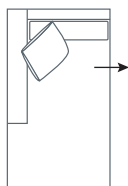

SIDE VIEW (CM)

Seat Height	Seat Depth	Back Height	Arm Height	Leg Height	Scatter Size
40	60	61	61	10	50 x 50 cm 60 x 40 cm

DIMENSIONS (CM)

L 260 x D 102 x H 81
4 Seater

L 240 x D 102 x H 81
3.5 Seater

L 220 x D 102 x H 81
3 Seater

L 200 x D 102 x H 81
2.5 Seater

L 180 x D 102 x H 81
2 Seater

L 100 x D 102 x H 81
Chair

L 118 x D 70 x H 40
Large Ottoman

L 98 x D 70 x H 40
Small Ottoman

DIMENSIONS (CM)

L 248 x D 102 x H 81
4 Seater 1 Arm (LF/RF)

L 228 x D 102 x H 81
3.5 Seater 1 Arm (LF/RF)

L 208 x D 102 x H 81
3 Seater 1 Arm (LF/RF)

L 188 x D 102 x H 81
2.5 Seater 1 Arm (LF/RF)

L 168 x D 102 x H 81
2 Seater 1 Arm (LF/RF)

L 120 x D 164 x H 81
Large Chaise (LF/RF)

L 110 x D 164 x H 81
Small Chaise 1 Arm (LF/RF)

L 102 x D 102 x H 81
Corner (LF/RF)

L 118 x D 70 x H 40
Large Ottoman

L 98 x D 70 x H 40
Small Ottoman

MODULAR EXAMPLES

COMBINATION 1
3 Seater 1 Arm (LF)
Small Chaise (RF)