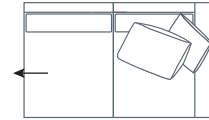

SIDE VIEW (CM)

Seat Height	Seat Depth	Back Height	Arm Height	Leg Height	Scatter Size
40	60	61	61	10	50 x 50 cm 60 x 40 cm

DIMENSIONS (CM)

L 260 x D 102 x H 81
4 Seater

L 240 x D 102 x H 81
3.5 Seater

L 220 x D 102 x H 81
3 Seater

L 200 x D 102 x H 81
2.5 Seater

L 180 x D 102 x H 81
2 Seater

L 100 x D 102 x H 81
Chair

L 118 x D 70 x H 40
Large Ottoman

L 98 x D 70 x H 40
Small Ottoman

DIMENSIONS (CM)

L 248 x D 102 x H 81
4 Seater 1 Arm (LF/RF)

L 228 x D 102 x H 81
3.5 Seater 1 Arm (LF/RF)

L 208 x D 102 x H 81
3 Seater 1 Arm (LF/RF)

L 188 x D 102 x H 81
2.5 Seater 1 Arm (LF/RF)

L 168 x D 102 x H 81
2 Seater 1 Arm (LF/RF)

L 120 x D 164 x H 81
Large Chaise (LF/RF)