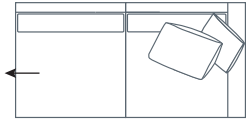

SIDE VIEW (CM)

Seat Height	Seat Depth	Back Height	Arm Height	Leg Height	Scatter Size
40	60	61	61	10	50 x 50 cm 60 x 40 cm

DIMENSIONS (CM)

L 260 x D 102 x H 81
4 Seater

L 240 x D 102 x H 81
3.5 Seater

L 220 x D 102 x H 81
3 Seater

L 200 x D 102 x H 81
2.5 Seater

L 180 x D 102 x H 81
2 Seater

L 100 x D 102 x H 81
Chair

L 118 x D 70 x H 40
Large Ottoman

L 98 x D 70 x H 40
Small Ottoman

DIMENSIONS (CM)

L 248 x D 102 x H 81
4 Seater 1 Arm (LF/RF)

L 228 x D 102 x H 81
3.5 Seater 1 Arm (LF/RF)

L 208 x D 102 x H 81
3 Seater 1 Arm (LF/RF)

L 188 x D 102 x H 81
2.5 Seater 1 Arm (LF/RF)

L 168 x D 102 x H 81
2 Seater 1 Arm (LF/RF)

L 120 x D 164 x H 81
Large Chaise (LF/RF)