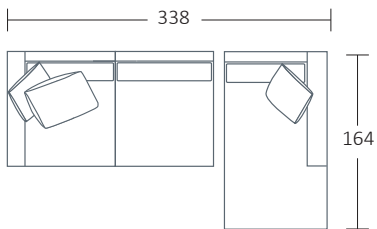

SIDE VIEW (CM)

Seat Height	Seat Depth	Back Height	Arm Height	Leg Height	Scatter Size
40	60	61	61	10	50 x 50 cm 60 x 40 cm

DIMENSIONS (CM)

L 260 x D 102 x H 81
4 Seater

L 240 x D 102 x H 81
3.5 Seater

L 220 x D 102 x H 81
3 Seater

L 228 x D 102 x H 81
3.5 Seater 1 Arm (LF/RF)

L 208 x D 102 x H 81
3 Seater 1 Arm (LF/RF)

L 188 x D 102 x H 81
2.5 Seater 1 Arm (LF/RF)

L 168 x D 102 x H 81
2 Seater 1 Arm (LF/RF)

L 120 x D 164 x H 81
Large Chaise (LF/RF)

L 110 x D 164 x H 81
Small Chaise 1 Arm (LF/RF)

L 102 x D 102 x H 81
Corner (LF/RF)

L 118 x D 70 x H 40
Large Ottoman

L 98 x D 70 x H 40
Small Ottoman

MODULAR EXAMPLES

COMBINATION 1
3 Seater 1 Arm (LF)
Small Chaise (RF)

COMBINATION 2
Large Chaise (LF)
4 Seater 1 Arm (RF)