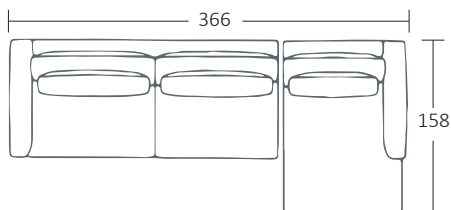

SIDE VIEW (CM)

Seat Height	Seat Depth	Back Height	Arm Height	Leg Height	Scatter Size
37	53	60	60	4	

DIMENSIONS (CM)

L 265 x D 108 x H 77
4 Seater

L 245 x D 108 x H 77
3.5 Seater

L 225 x D 108 x H 77
3 Seater

L 205 x D 108 x H 77
2.5 Seater

DIMENSIONS (CM)

L 244 x D 108 x H 77
4 Seater 1 Arm (LF/RF)

L 224 x D 108 x H 77
3.5 Seater 1 Arm (LF/RF)

L 204 x D 108 x H 77
3 Seater 1 Arm (LF/RF)

L 184 x D 108 x H 77
2.5 Seater 1 Arm (LF/RF)

L 122 x D 158 x H 77
Chaise (LF/RF)

MODULAR EXAMPLES

COMBINATION 1
3.5 Seater 1 Arm (LF)
Chaise (RF)

COMBINATION 2
2.5 Seater 1 Arm (LF)
2.5 Seater 1 Arm (RF)

COMBINATION 3
4 Seater 1 Arm (LF)
Chaise (RF)