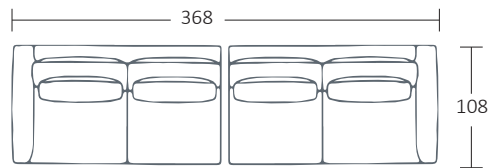

SIDE VIEW (CM)

Seat Height	Seat Depth	Back Height	Arm Height	Leg Height	Scatter Size
37	53	60	60	4	

DIMENSIONS (CM)

L 265 x D 108 x H 77
4 Seater

L 245 x D 108 x H 77
3.5 Seater

L 225 x D 108 x H 77
3 Seater

L 205 x D 108 x H 77
2.5 Seater

DIMENSIONS (CM)

L 244 x D 108 x H 77
4 Seater 1 Arm (LF/RF)

L 224 x D 108 x H 77
3.5 Seater 1 Arm (LF/RF)

L 204 x D 108 x H 77
3 Seater 1 Arm (LF/RF)

L 184 x D 108 x H 77
2.5 Seater 1 Arm (LF/RF)

L 122 x D 158 x H 77
Chaise (LF/RF)

MODULAR EXAMPLES

COMBINATION 1
3.5 Seater 1 Arm (LF)
Chaise (RF)

COMBINATION 2
2.5 Seater 1 Arm (LF)
2.5 Seater 1 Arm (RF)

COMBINATION 3
4 Seater 1 Arm (LF)
Chaise (RF)