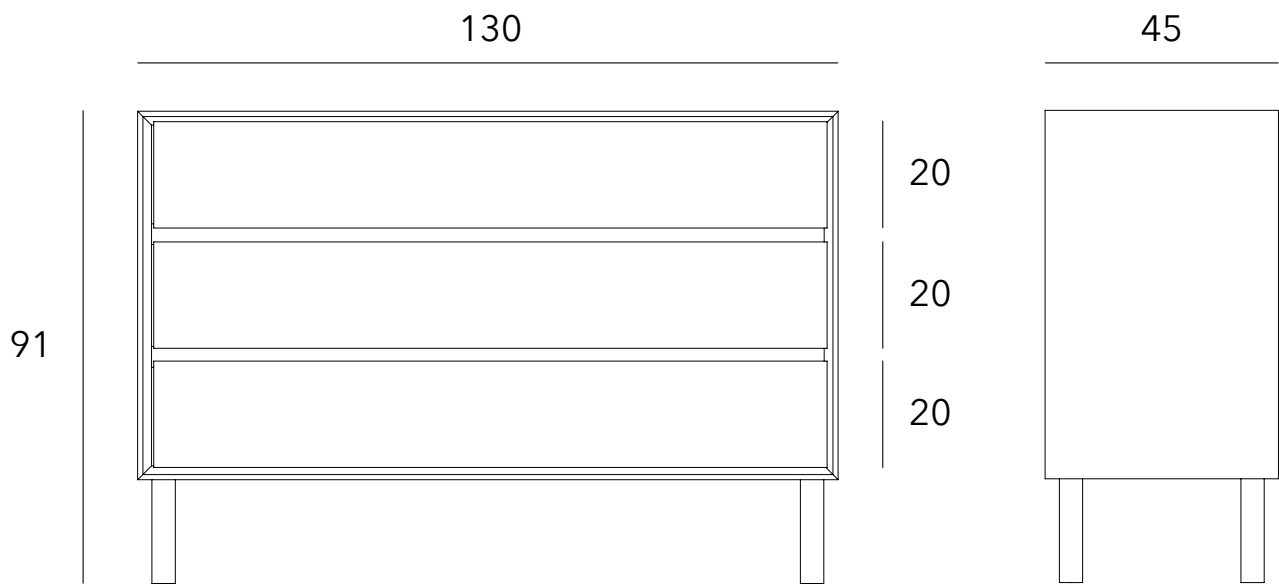

Harmony 3 Drawer Chest

By RJ Living Collection

MATERIALS

Solid European Oak

WARRANTY

Covered via RJ Living's 2 year extended warranty

CARE

We require regular dusting with a soft lint free cloth. For spillages, wipe immediately with a slightly damp cloth in the direction of the wood grain. Timber can be re oiled by sanding back surface and applying Osmo 3044 Raw Transparent Oil. Full care instructions can be provided upon request.